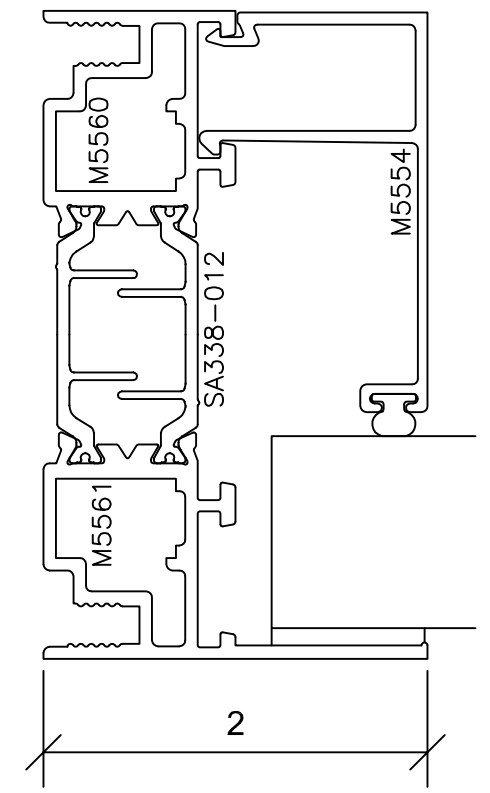

Signature Series 3375

3 3/8" SYSTEM DEPTH

FX001_FX001_OC001
-FIXED BY FIXED BY
OUTSWINGING CASEMENT-

1

10

11
REV

3

Signature Series 3375

3 3/8" SYSTEM DEPTH

5

7

19

18

FX001_FX001_OC001
-FIXED BY FIXED
BY OUTSWINGING
CASEMENT-