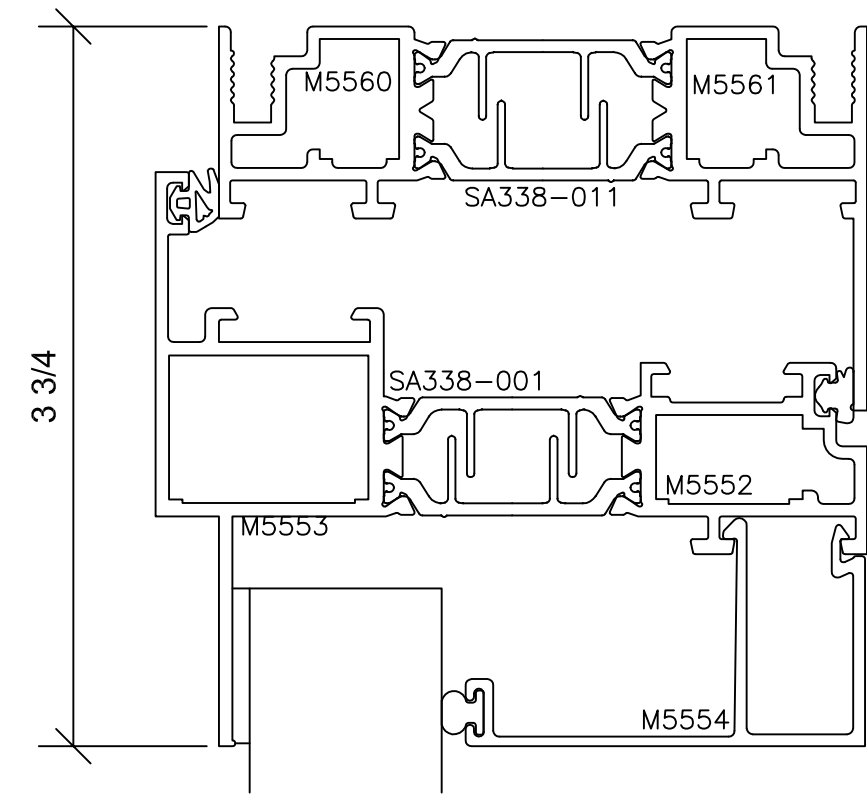

Signature Series 3375

3 3/8" SYSTEM DEPTH

FX001_FX001_OC001
-FIXED BY FIXED BY
OUTSWINGING CASEMENT-

1

10

11
REV

3

Signature Series 3375

3 3/8" SYSTEM DEPTH

5

7

19

18

FX001_FX001_OC001
-FIXED BY FIXED
BY OUTSWINGING
CASEMENT-