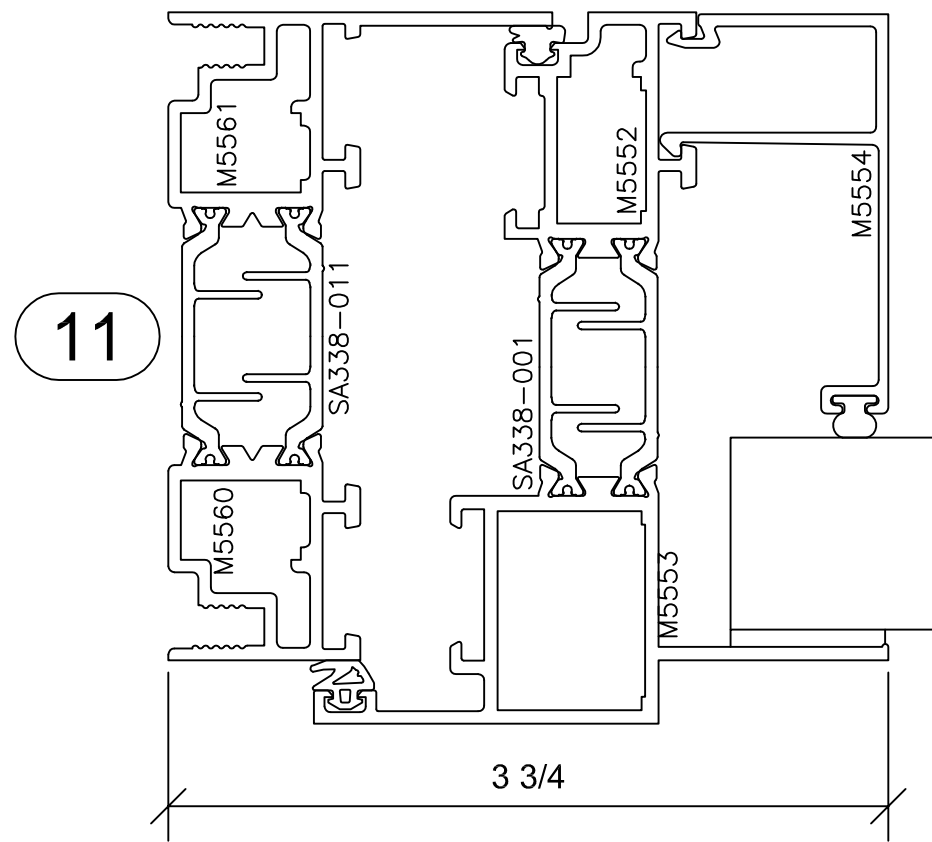

Signature Series 3375

3 3/8" SYSTEM DEPTH

FX001_FX001_OC001
-FIXED BY FIXED BY
OUTSWINGING CASEMENT-

1

10

11
REV

3

Signature Series 3375

3 3/8" SYSTEM DEPTH

5

7

19

18

FX001_FX001_OC001
-FIXED BY FIXED
BY OUTSWINGING
CASEMENT-