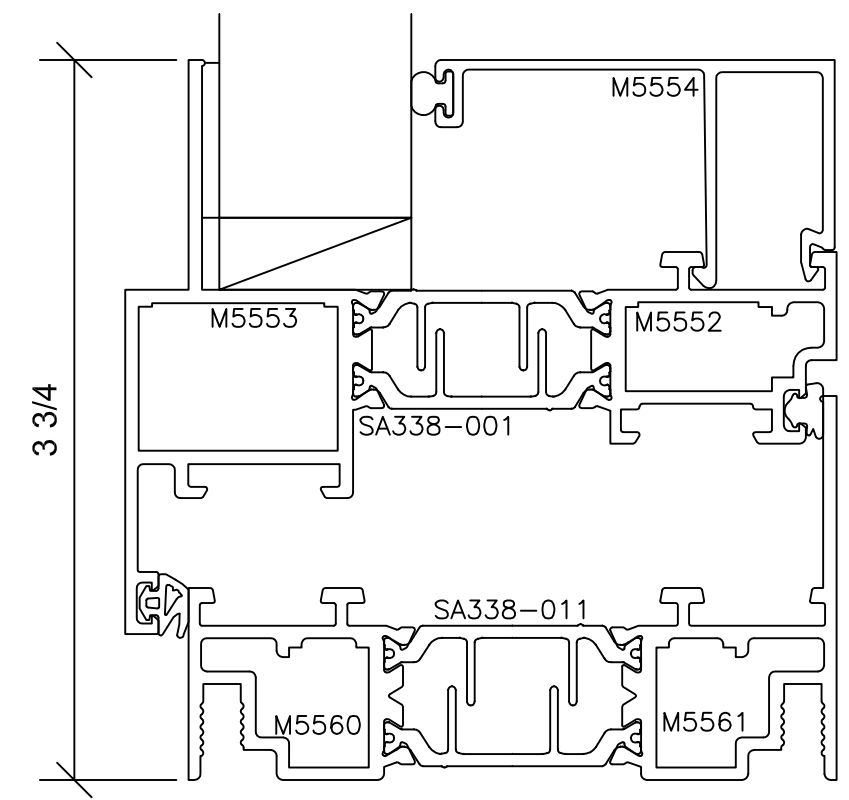

Signature Series 3375

3 3/8" SYSTEM DEPTH

FX001_FX001_OC001
-FIXED BY FIXED BY
OUTSWINGING CASEMENT-

1

10

11
REV

3

Signature Series 3375

3 3/8" SYSTEM DEPTH

5

7

19

18

FX001_FX001_OC001
-FIXED BY FIXED
BY OUTSWINGING
CASEMENT-