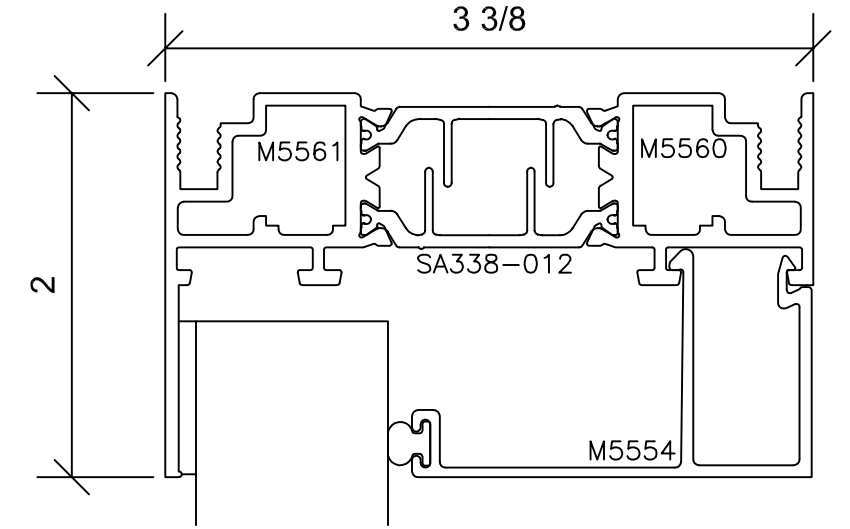

Signature Series 3375

3 3/8" SYSTEM DEPTH

FX001_FX001_OC001
-FIXED BY FIXED BY
OUTSWINGING CASEMENT-

1

10

11
REV

3

Signature Series 3375

3 3/8" SYSTEM DEPTH

5

7

19

18

FX001_FX001_OC001
-FIXED BY FIXED
BY OUTSWINGING
CASEMENT-