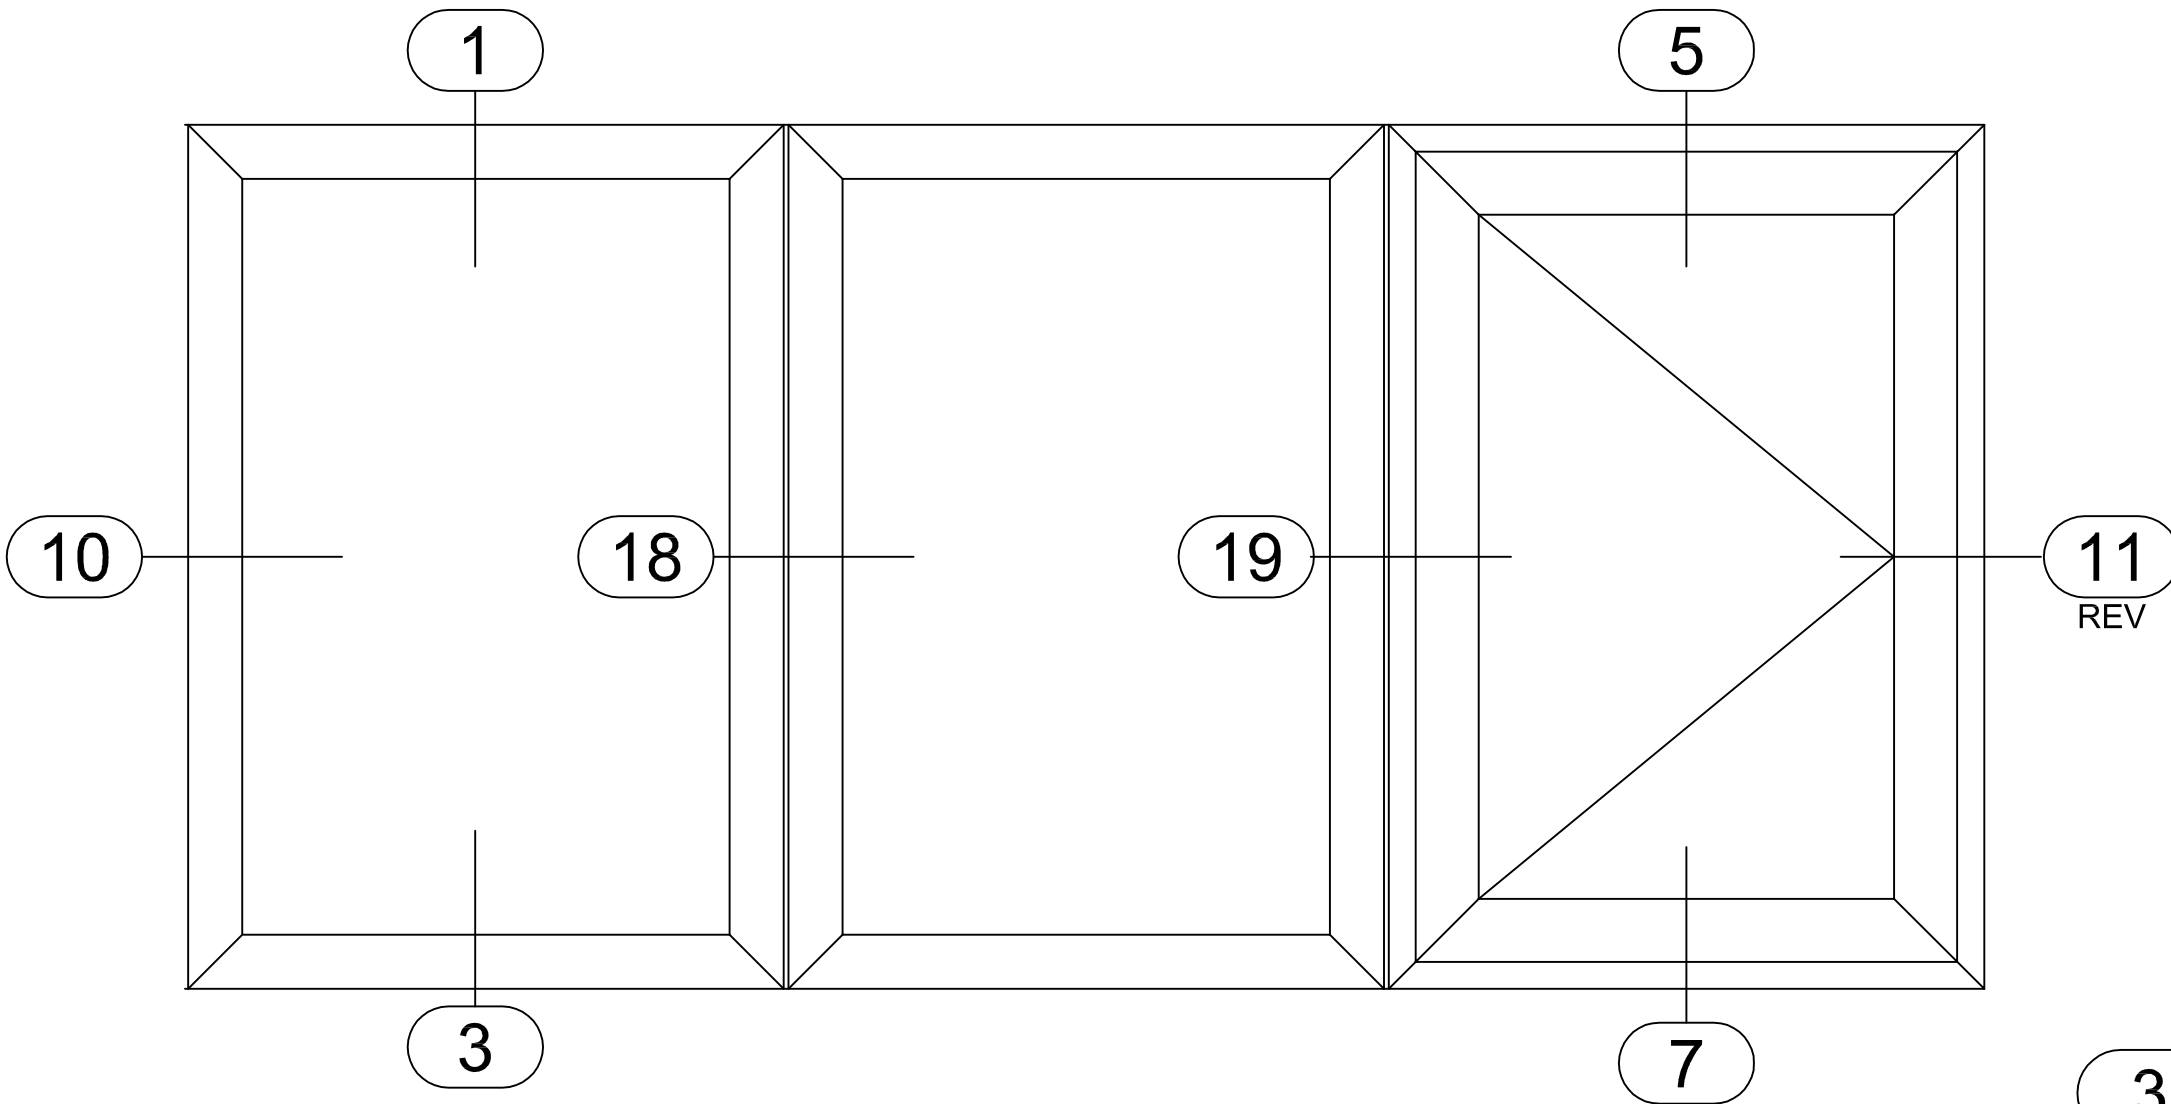

Signature Series 3375

3 3/8" SYSTEM DEPTH

FX001_FX001_OC001
-FIXED BY FIXED BY
OUTSWINGING CASEMENT-

1

10

11
REV

3

Signature Series 3375

3 3/8" SYSTEM DEPTH

5

7

19

18

FX001_FX001_OC001
-FIXED BY FIXED
BY OUTSWINGING
CASEMENT-