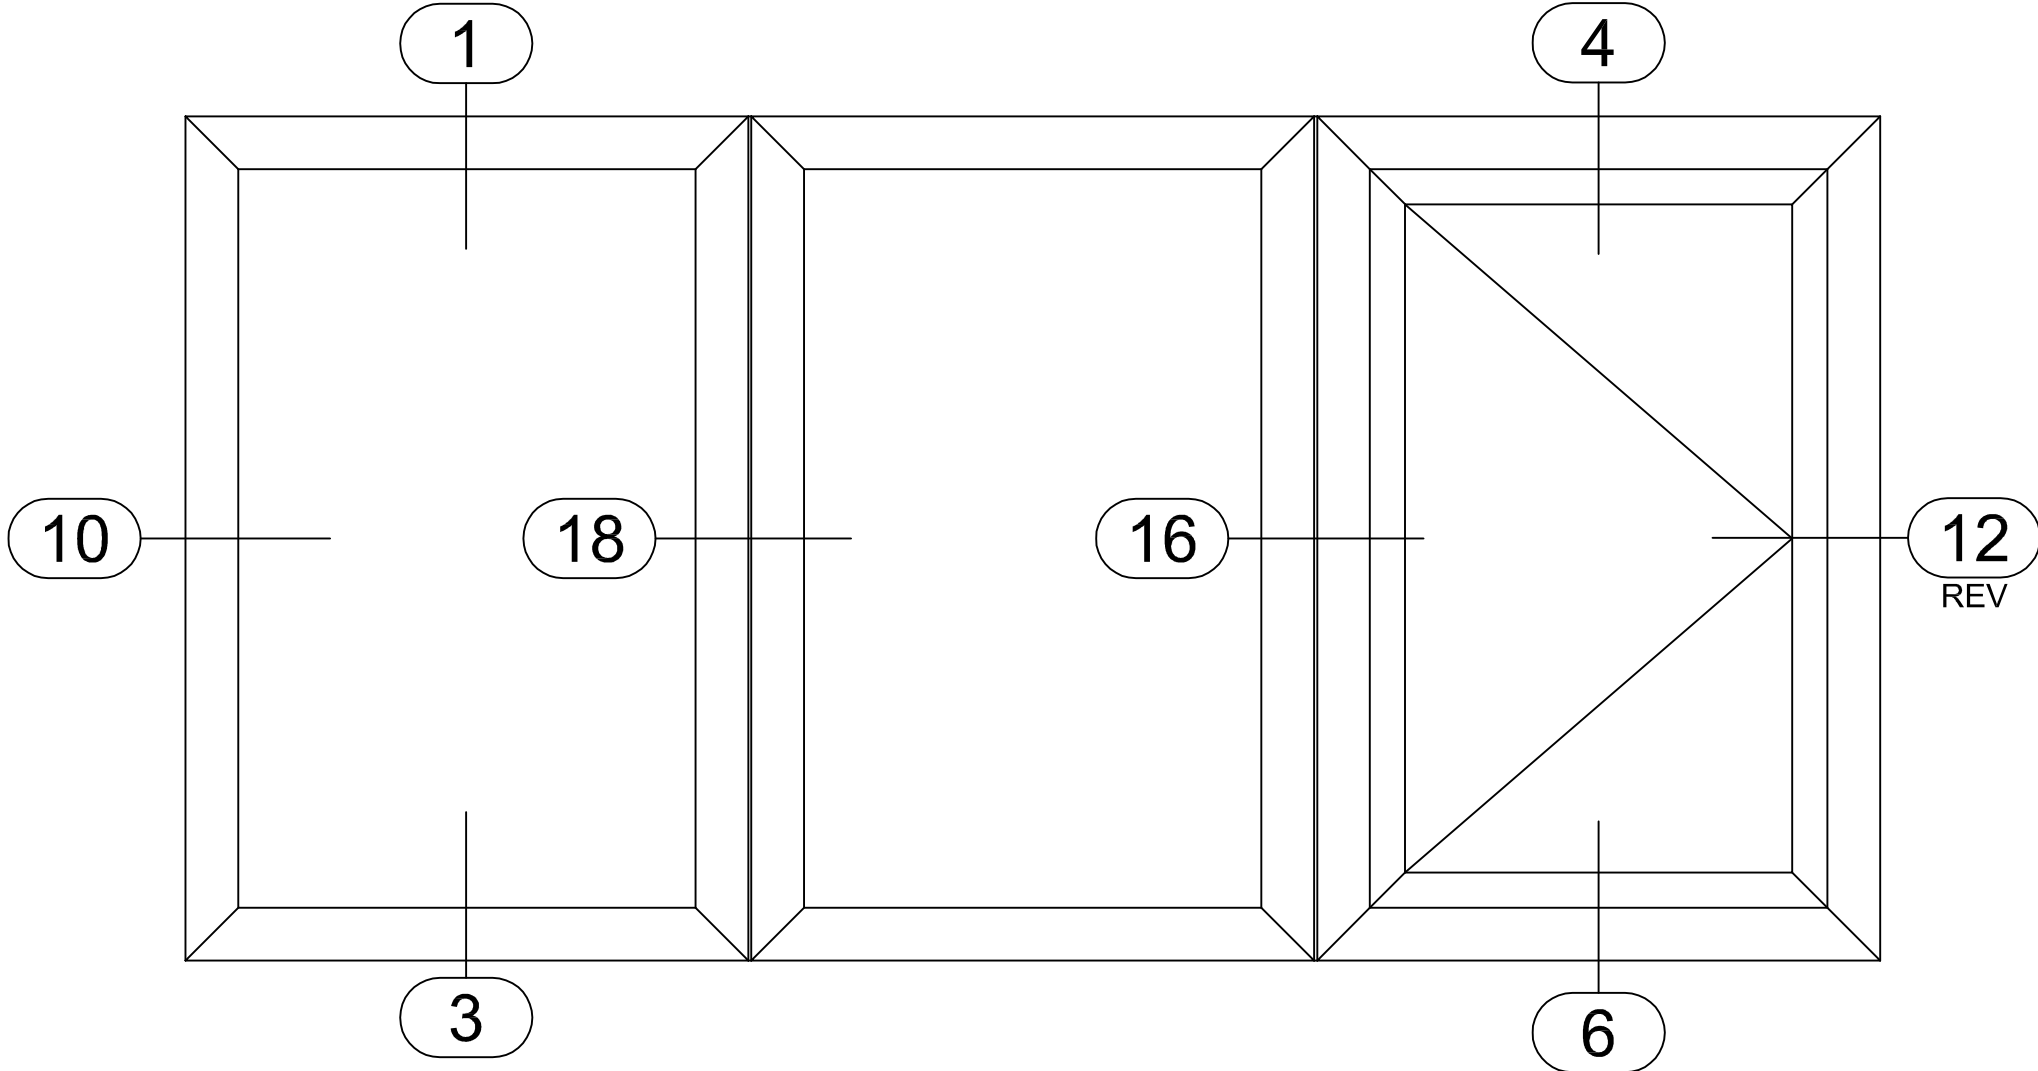

Signature Series 3375

3 3/8" SYSTEM DEPTH

FX001_FX001_IC001
-FIXED BY FIXED BY
INSWINGING CASEMENT-

Signature Series 3375

3 3/8" SYSTEM DEPTH

12

4

6

18

16

FX001_FX001_IC001
-FIXED BY FIXED
BY INSWINGING
CASEMENT-