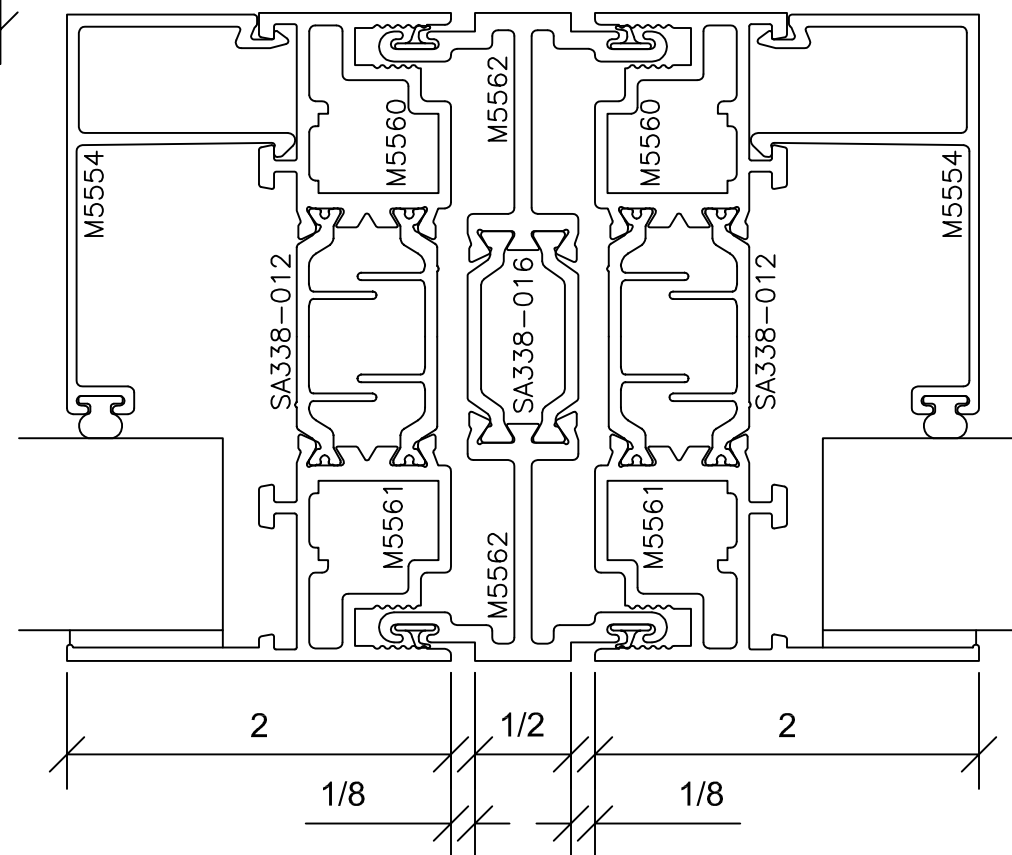

Signature Series 3375

3 3/8" SYSTEM DEPTH

FX001_FX001_IC001
-FIXED BY FIXED BY
INSWINGING CASEMENT-

Signature Series 3375

3 3/8" SYSTEM DEPTH

12

4

6

18

16

FX001_FX001_IC001
-FIXED BY FIXED
BY INSWINGING
CASEMENT-