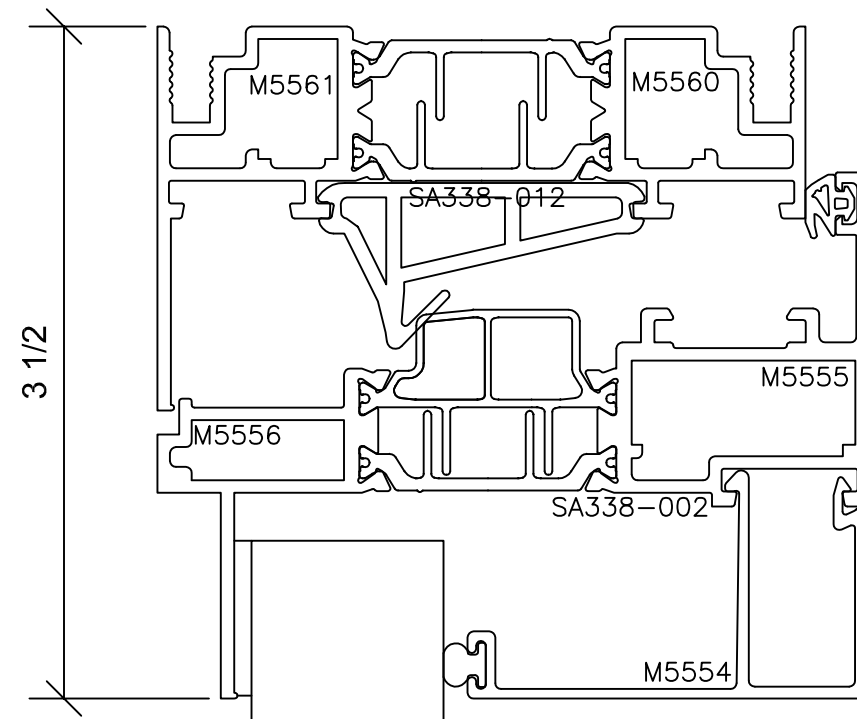

Signature Series 3375

3 3/8" SYSTEM DEPTH

FX001_FX001_IC001
-FIXED BY FIXED BY
INSWINGING CASEMENT-

Signature Series 3375

3 3/8" SYSTEM DEPTH

12

4

6

18

16

FX001_FX001_IC001
-FIXED BY FIXED
BY INSWINGING
CASEMENT-