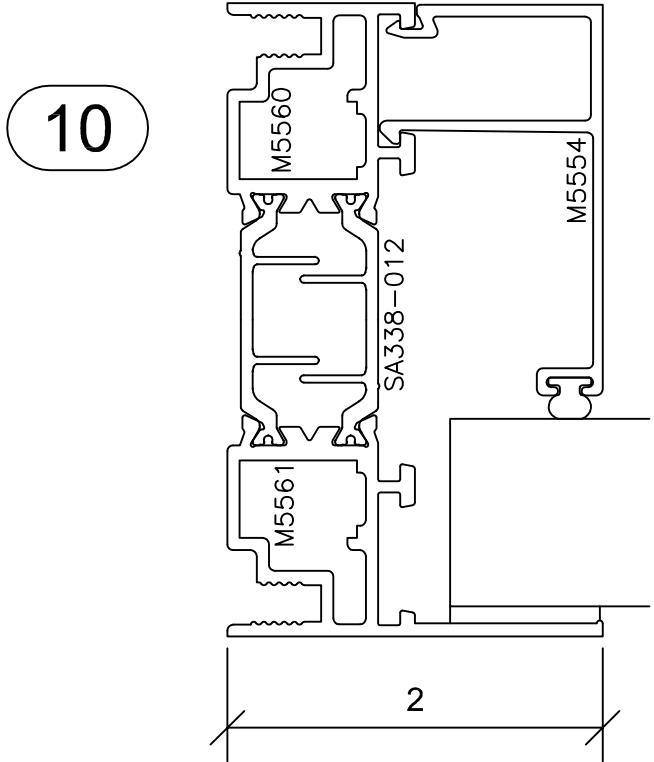

Signature Series 3375

3 3/8" SYSTEM DEPTH

FX001_FX001_IC001
-FIXED BY FIXED BY
INSWINGING CASEMENT-

Signature Series 3375

3 3/8" SYSTEM DEPTH

12

4

6

18

16

FX001_FX001_IC001
-FIXED BY FIXED
BY INSWINGING
CASEMENT-