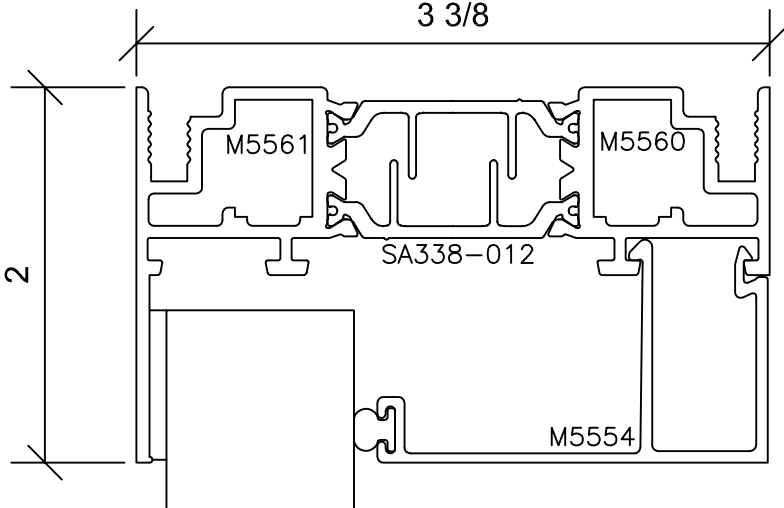

Signature Series 3375

3 3/8" SYSTEM DEPTH

FX001_FX001_IC001
-FIXED BY FIXED BY
INSWINGING CASEMENT-

Signature Series 3375

3 3/8" SYSTEM DEPTH

12

4

6

18

16

FX001_FX001_IC001
-FIXED BY FIXED
BY INSWINGING
CASEMENT-