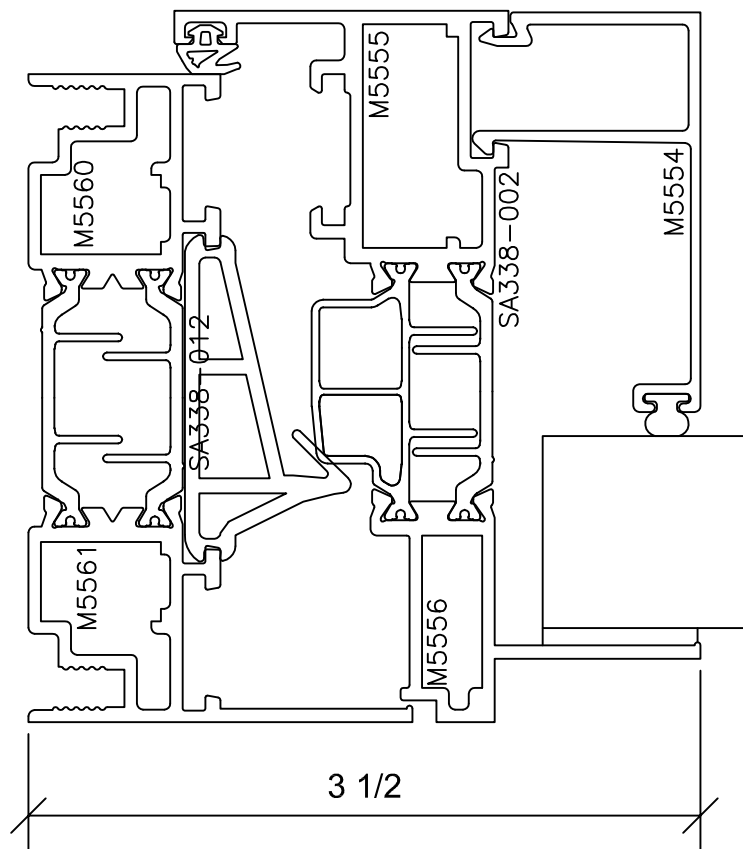

Signature Series 3375

3 3/8" SYSTEM DEPTH

FX001_FX001_IC001
-FIXED BY FIXED BY
INSWINGING CASEMENT-

Signature Series 3375

3 3/8" SYSTEM DEPTH

12

4

6

18

16

FX001_FX001_IC001
-FIXED BY FIXED
BY INSWINGING
CASEMENT-