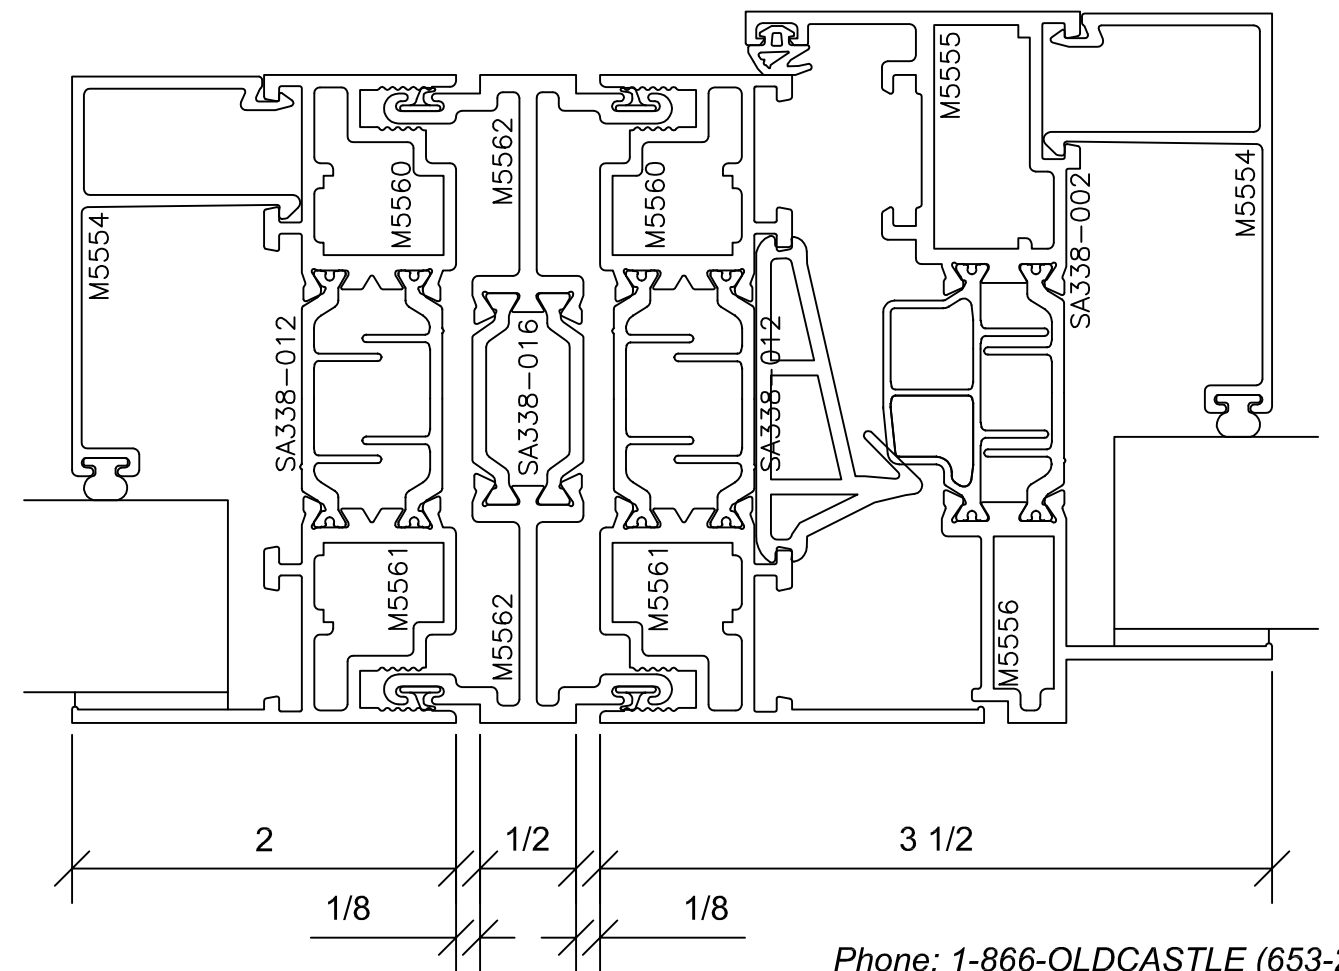

Signature Series 3375

3 3/8" SYSTEM DEPTH

FX001_FX001_IC001
-FIXED BY FIXED BY
INSWINGING CASEMENT-

Signature Series 3375

3 3/8" SYSTEM DEPTH

12

4

6

18

16

FX001_FX001_IC001
-FIXED BY FIXED
BY INSWINGING
CASEMENT-