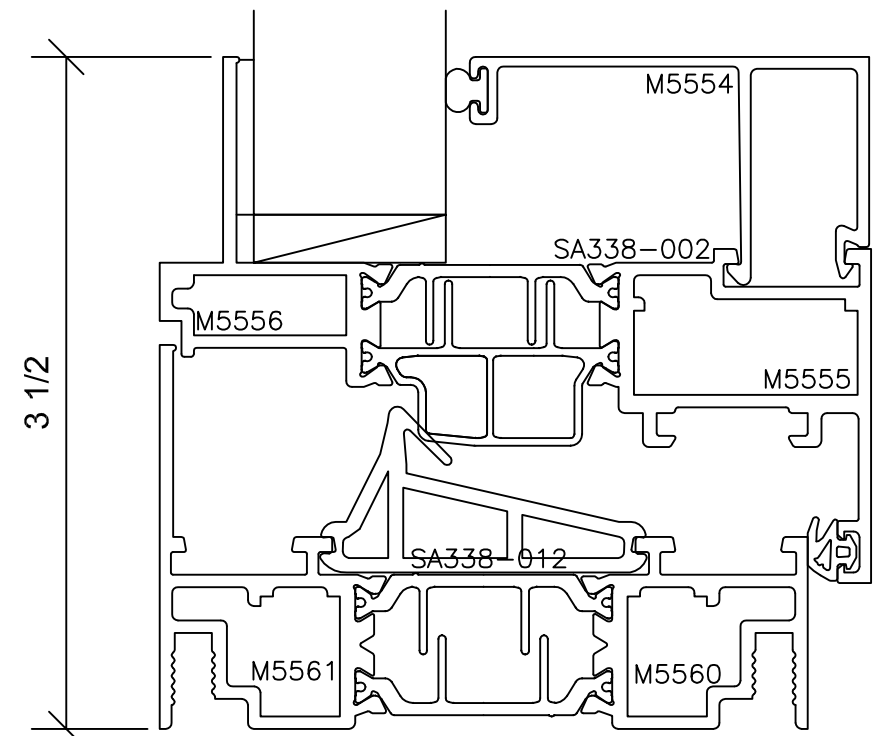

Signature Series 3375

3 3/8" SYSTEM DEPTH

FX001_FX001_IC001
-FIXED BY FIXED BY
INSWINGING CASEMENT-

Signature Series 3375

3 3/8" SYSTEM DEPTH

12

4

6

18

16

FX001_FX001_IC001
-FIXED BY FIXED
BY INSWINGING
CASEMENT-