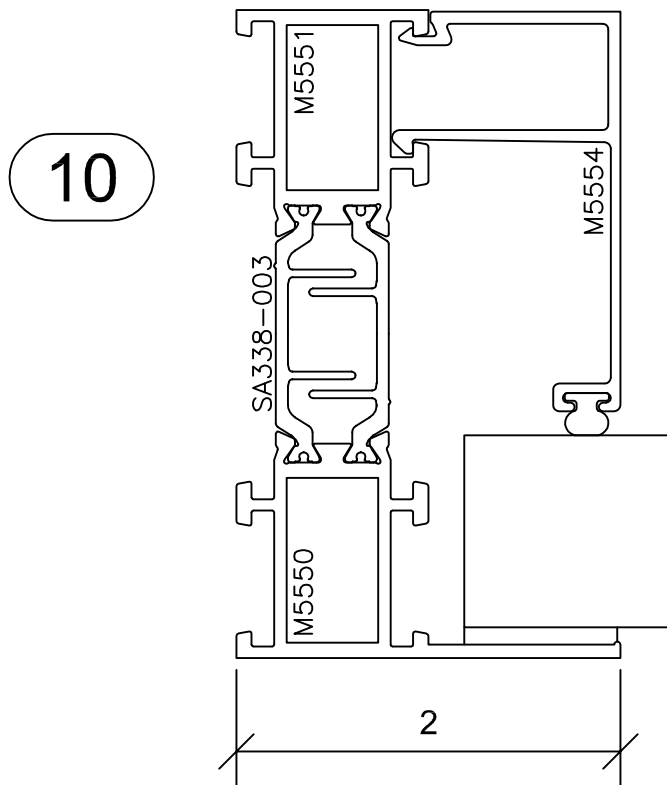

Signature Series 3375

3 3/8" SYSTEM DEPTH

1

2

3