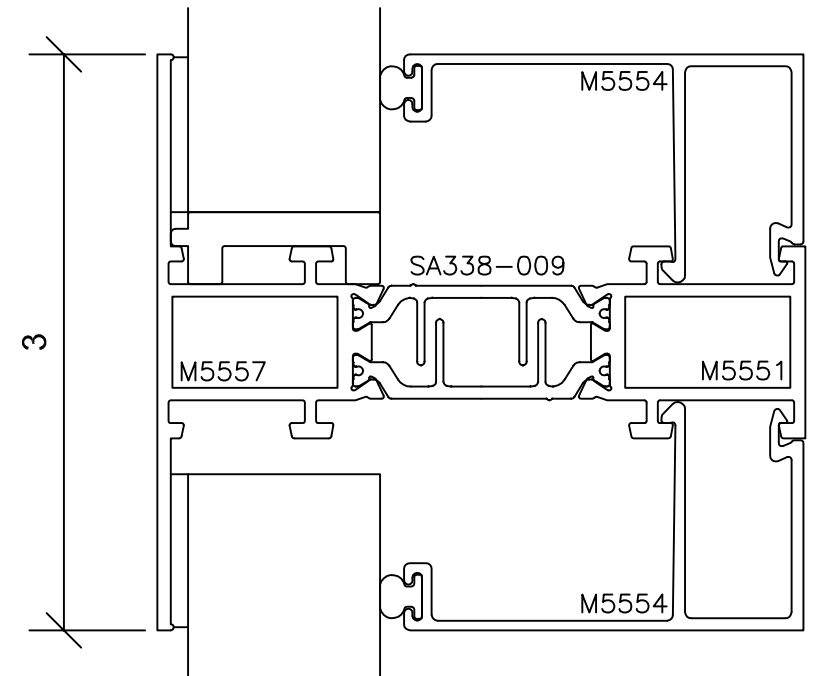

Signature Series 3375

3 3/8" SYSTEM DEPTH

1

2

3