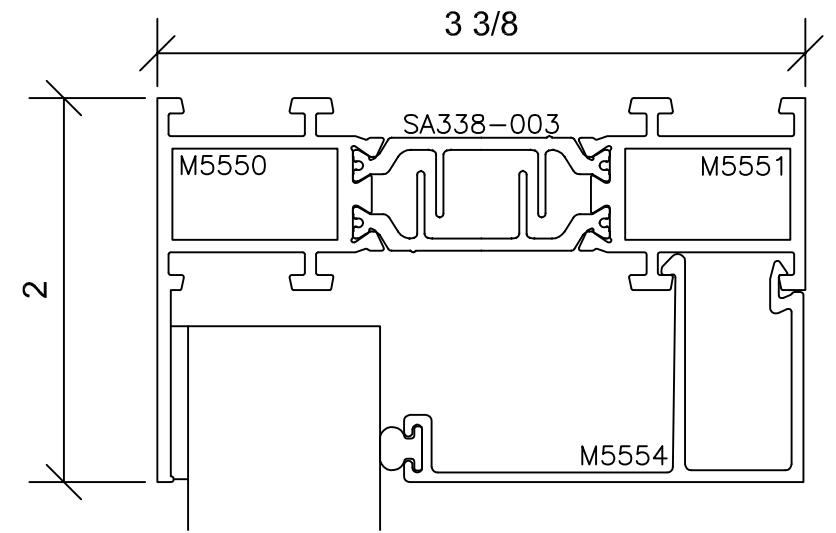

Signature Series 3375

3 3/8" SYSTEM DEPTH

1

2

3